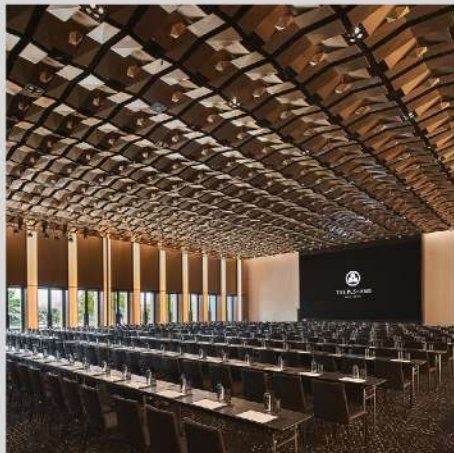

### 现代科技 古法理疗

融合古法养颜养生及现代功效理疗之髓, 重现独具仪式感的浴室尊贵体验。多个针对身体不同部位的水疗活力点缓解回形水景空间, 宾客可于此舒展肌肉、消除疲劳。于12间尊贵护理房体验一系列以结果为导向的精致疗程或全天深度放松的平衡之旅。配备为不同健身强度及需求所精心打造的高科技泰诺健运动设备。藏于热带花园中的56米长的室外泳池, 让宾客洗涤身心、自在畅游。

## 聚 EVENTS

璞尚酒店致力于为商务宾客打造一个启发灵感的商务空间。酒店拥有多元的活动场地，从多个宽敞的室内外空间到俯瞰海湾游艇码头的露台可供选择。位于一层的奢华大型无柱高天花宴会厅（牡丹厅）、位于三层的配备先进设备的多功能厅（杜鹃厅）和董事会议室，是举行各类型高端商务会议及社交活动的理想场所。酒店更设有宾客私享的独立进出通道，确保活动的便利性及私密性。

We're a mindful space for work – an environment that uplifts the senses to allow the best ideas to arise. The PuShang Hotel and Spa offers a variety of spaces for both corporate meetings and social gatherings, from expansive and versatile indoor spaces to outdoor terraces that overlook Xiamen's spectacular marina. Our venues include MuDan, the Grand Ballroom on 1<sup>st</sup> floor, Dujian, the Function Room on 3<sup>rd</sup> floor, and the Boardroom on 3<sup>rd</sup> floor, all of which are multifunctional rooms that can be adapted to host events both intimate and large. The building provides two separate entrances, allowing guests to access event rooms through either the hotel or via an independent entryway for added privacy.